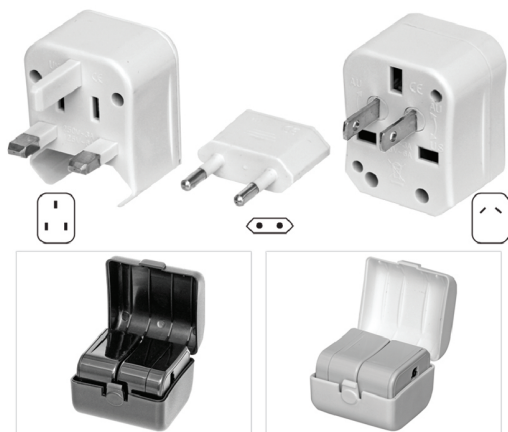

AT 1042

Multi Adaptor

Size : Box - 4.5cm (H) x 6.2cm (L) x 5.8cm (W)
Material : Plastic
Colour : White / Black
Weight : 106g±/pc
Printing :