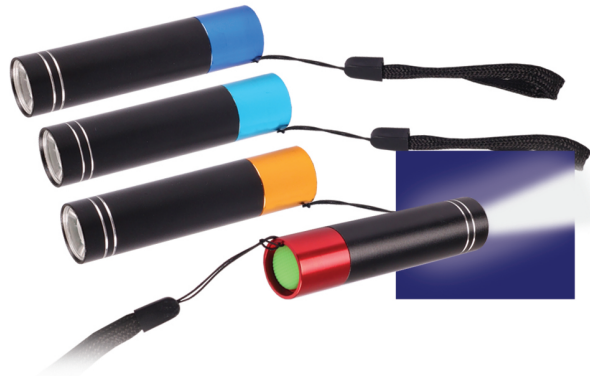

YS 922

Nail Clipper + Bottle Opener

Size : 6cm (H)
Material : Metal
Colour : Silver
Weight : 42g±/pc
Packaging : with Box
Printing :

CT 2044

LED Rechargeable Retro Lamp

Size : 21cm (H)
Material : Plastic
Colour : Brown / Green / Red / Blue
Weight : 137g±/pc
Printing :

TL 2765

8 in 1 Multifunction Tool Set

Size : 15cm (L)
Material : Metal + Plastic
Weight : 240g±/pc
Battery : AAA (3pcs)
Packaging : with Box
Printing :

Battery
With Battery

Integrated torch for use on its own or to illuminate working area when using the screwdriver

TL 3676

Mini Torchlight

Size : 8.4cm (H) x 1.8cm (D)
Material : Aluminium
Colour : Gold / Royal Blue / Light Blue / Red
Weight : 44g±/pc
Battery : AA (1pcs)
Packaging : with Box
Printing :

Battery
With Battery

With Box

TL 1358

5 in 1 Emergency Torchlight

Size : 19cm (H)
Material : Plastic
Colour : Yellow
Weight : 107g±/pc
Battery : AA (2pcs)
Packaging : with Box
Printing :

Battery
With Battery

TL 772

LED Camping Light

Size : 12.5cm (H) x 8cm (D)
Material : Plastic
Colour : Black / Grey
Weight : 253g±/pc
Battery : AA (3pcs)
Packaging : with Box
Printing :

Battery
With Battery