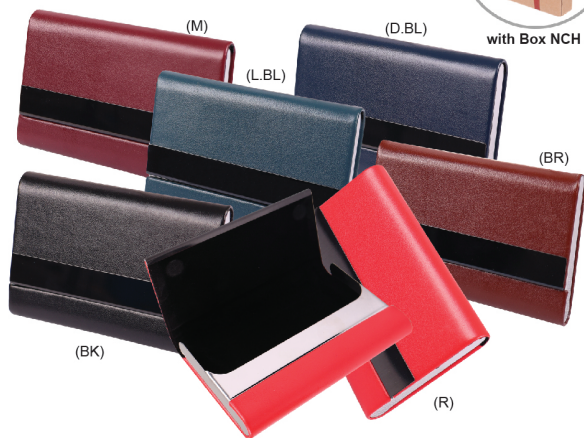

NCH 061-II

Name Card Holder

Size : 9.5cm (H) x 6cm (L) x 1.3cm (W)
Material : PU
Colour : Black / Red / Maroon / D.Blue / L.Blue / Brown
Weight : 71g±/pc
Printing :